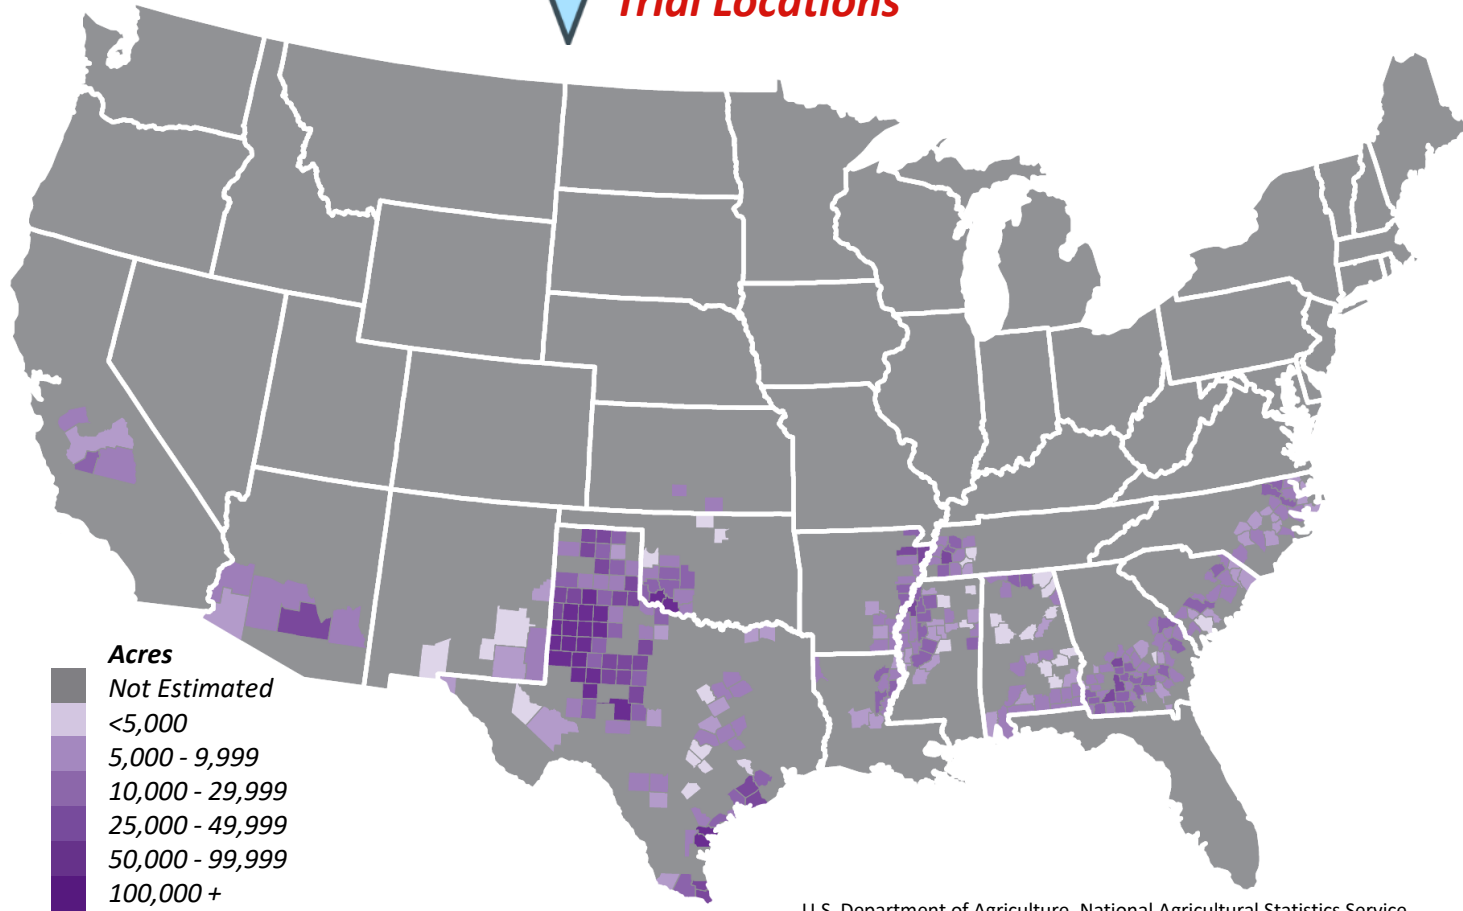

## 2023 Cotton Trial Locations and Yield Results

 **Trial Locations**

U.S. Department of Agriculture, National Agricultural Statistics Service

Location	Yield Increase
Multi State-Mid South 2023 11 Counties	27 lb/ac

# Talc USA Cotton Trial Locations and Yield Results using MicroSURGE + Inceptive

Location	Yield Increase
Richland Parish, Mississippi 2020	-5# lint/ac
Yazoo County, Mississippi 2020	144# lint/ac
Hinds County, Mississippi 2020	48# lint/ac
Averaged Results	
Yield Increase	62# lint/ac
Grower ROI @ \$.80/#	\$46.41/ac